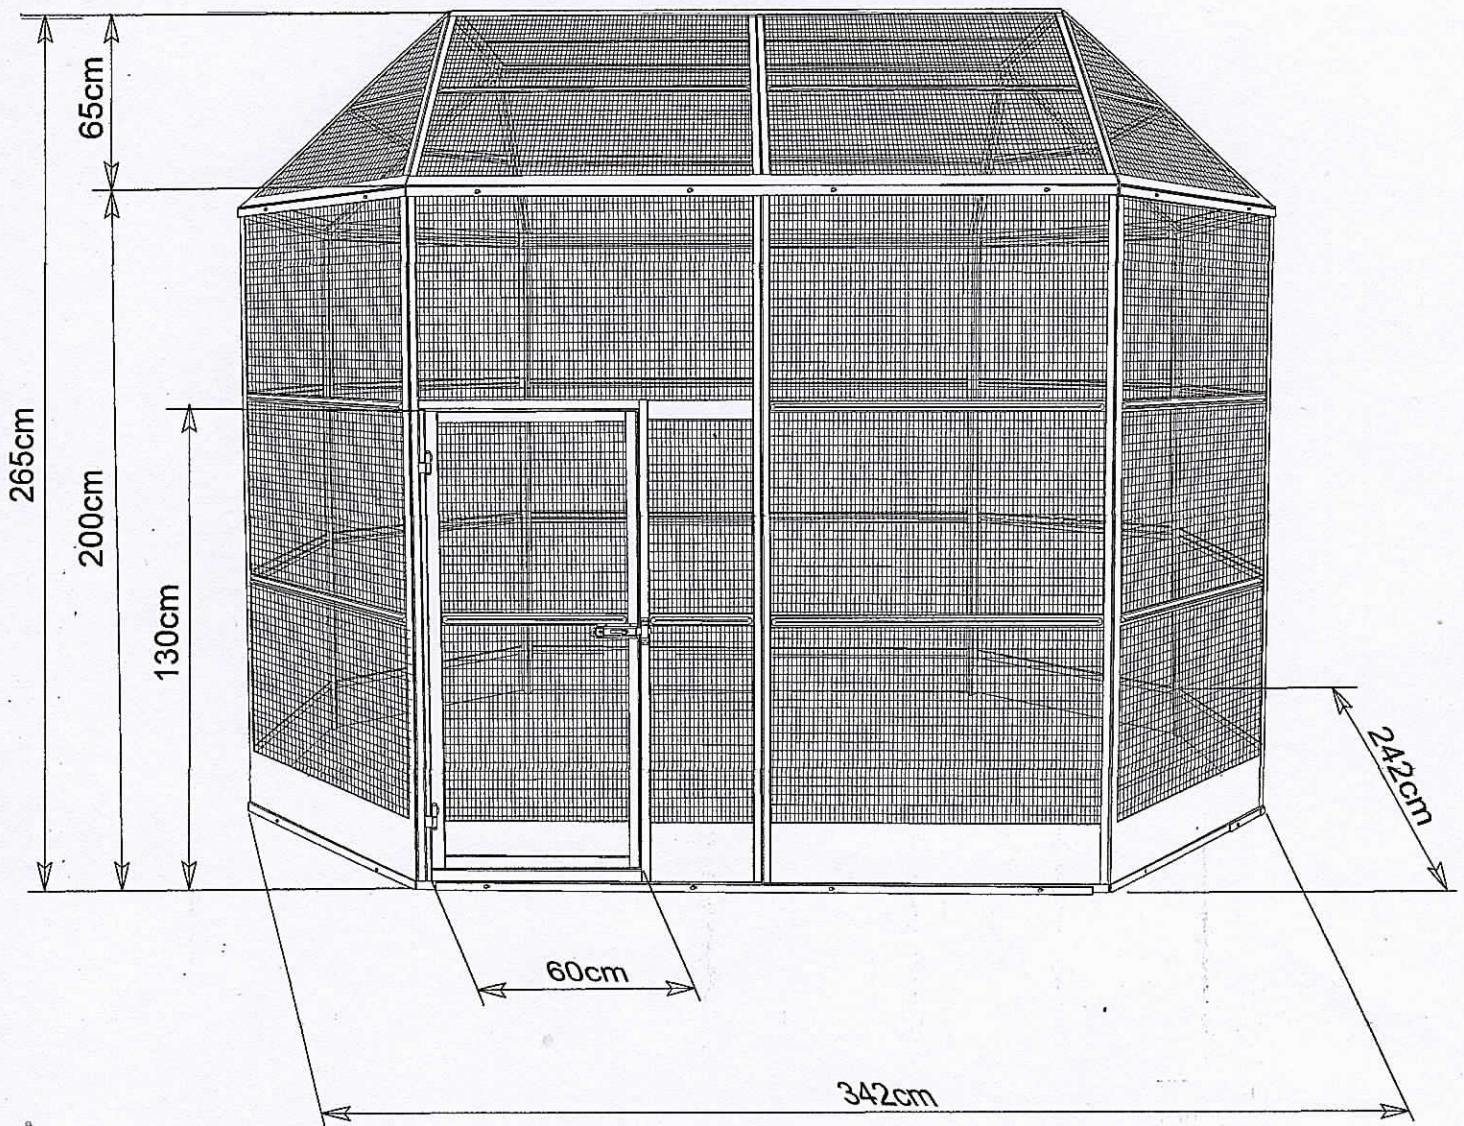

Outer dimensions	342x242 H 265cm
Weight	165Kg
Normal Bars	ø1,60mm
Horizontal	ø1,60mm
Barspacing	12x25mm

Item ROMA

Aviary

Standard Accessories

N/A