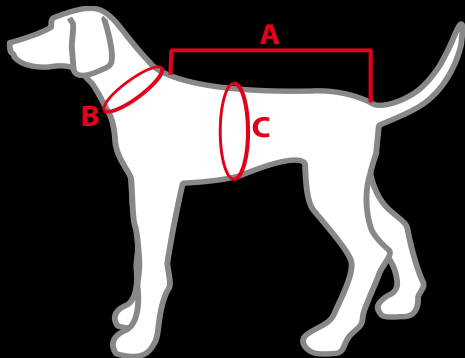

rukka®

60716 426 J

MEDEA X BATHROBE

SIZE	A BACK LENGHT cm	B NECK cm	C BODY GIRTH cm	A BACK LENGHT inch	B NECK inch	C BODY GIRTH inch
XXS	26	32	29-47	10"	12,5"	11,5"-18,5"
XS	35	45	34-55	13,5"	17,5"	13,5"-21,5"
S	44	50	37-70	17,5"	19,5"	14,5"-27,5"
M	52	55	41-73	20,5"	21,5"	16"-28,5"
L	61	61	46-88	24"	24"	18"-34,5"
XL	68	66	50-93	26,5"	26"	19,5"-36,5"