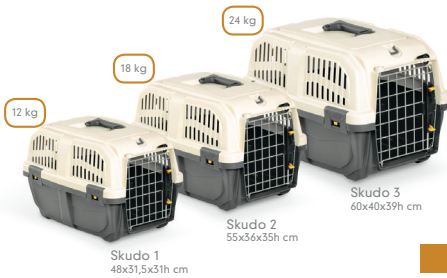

# TRASPORTINI

SKUDO IATA 1-2-3

**MPS**  
ITALIAN PET PRODUCTS

MPS 2 srl | 36051 Creazzo (VI) Italy | Via Zambon 17 | Telefono +39 0444 572.190 r.a. | <http://www.mpsitalia.it>