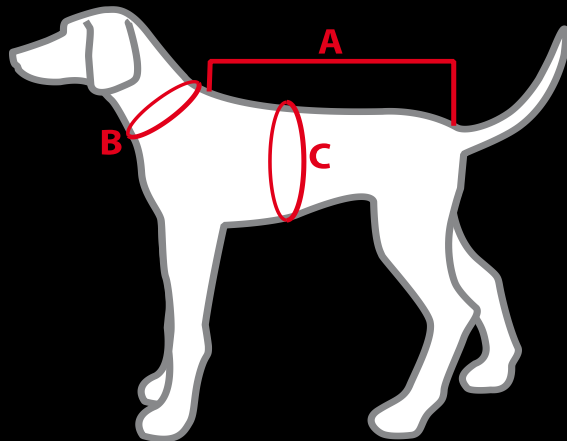

60556 872 J

COMFY KNIT FLEECE JACKET

| SIZE | A BACK LENGHT cm | B NECK cm | C BODY GIRTH cm | A BACK LENGHT inch | B NECK inch | C BODY GIRTH inch |
|------|---------------------------|-----------------|-----------------------|-----------------------------|-------------------|-------------------------|
| 25 | 25 | 33 | 30-40 | 10" | 13" | 12" - 15,5" |
| 30 | 30 | 38 | 34-44 | 12" | 15" | 13,5" - 17,5" |
| 35 | 35 | 40 | 38-48 | 13,5" | 15,5" | 15" - 19" |
| 40 | 40 | 44 | 43-54 | 15,5" | 17,5" | 17" - 21" |
| 45 | 45 | 49 | 49-61 | 17,5" | 19" | 19" - 24" |
| 50 | 50,5 | 52 | 54-66 | 20" | 20,5" | 21" - 26" |
| 55 | 55,5 | 53 | 58-73 | 22" | 21" | 23" - 28,5" |
| 60 | 61 | 54 | 65-78 | 24" | 21" | 25,5" - 30,5" |
| 65 | 66 | 56 | 67-82 | 26" | 22" | 26,5" - 32" |