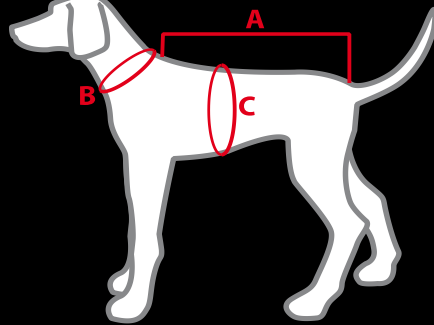

rukka®

60553 244 J

WOOLY KNITWEAR

Dog's back length	SIZE	A BACK LENGHT cm	B NECK cm	C BODY GIRTH cm	A BACK LENGHT inch	B NECK inch	C BODY GIRTH inch
20 ->	XXS	21	20	24	8"	8"	9,5"
25 ->	XS	26	22	28	10"	8,5"	11"
30 ->	S	31	27	32	12"	10,5"	12,5"
35 ->	M	38	28	36	15"	11"	14"
40 ->	L	43	30	40	17"	12"	15,5"
45 ->	XL	48	32	44	19"	12,5"	17,5"
50 ->	XXL	54	36	48	21"	14"	19"