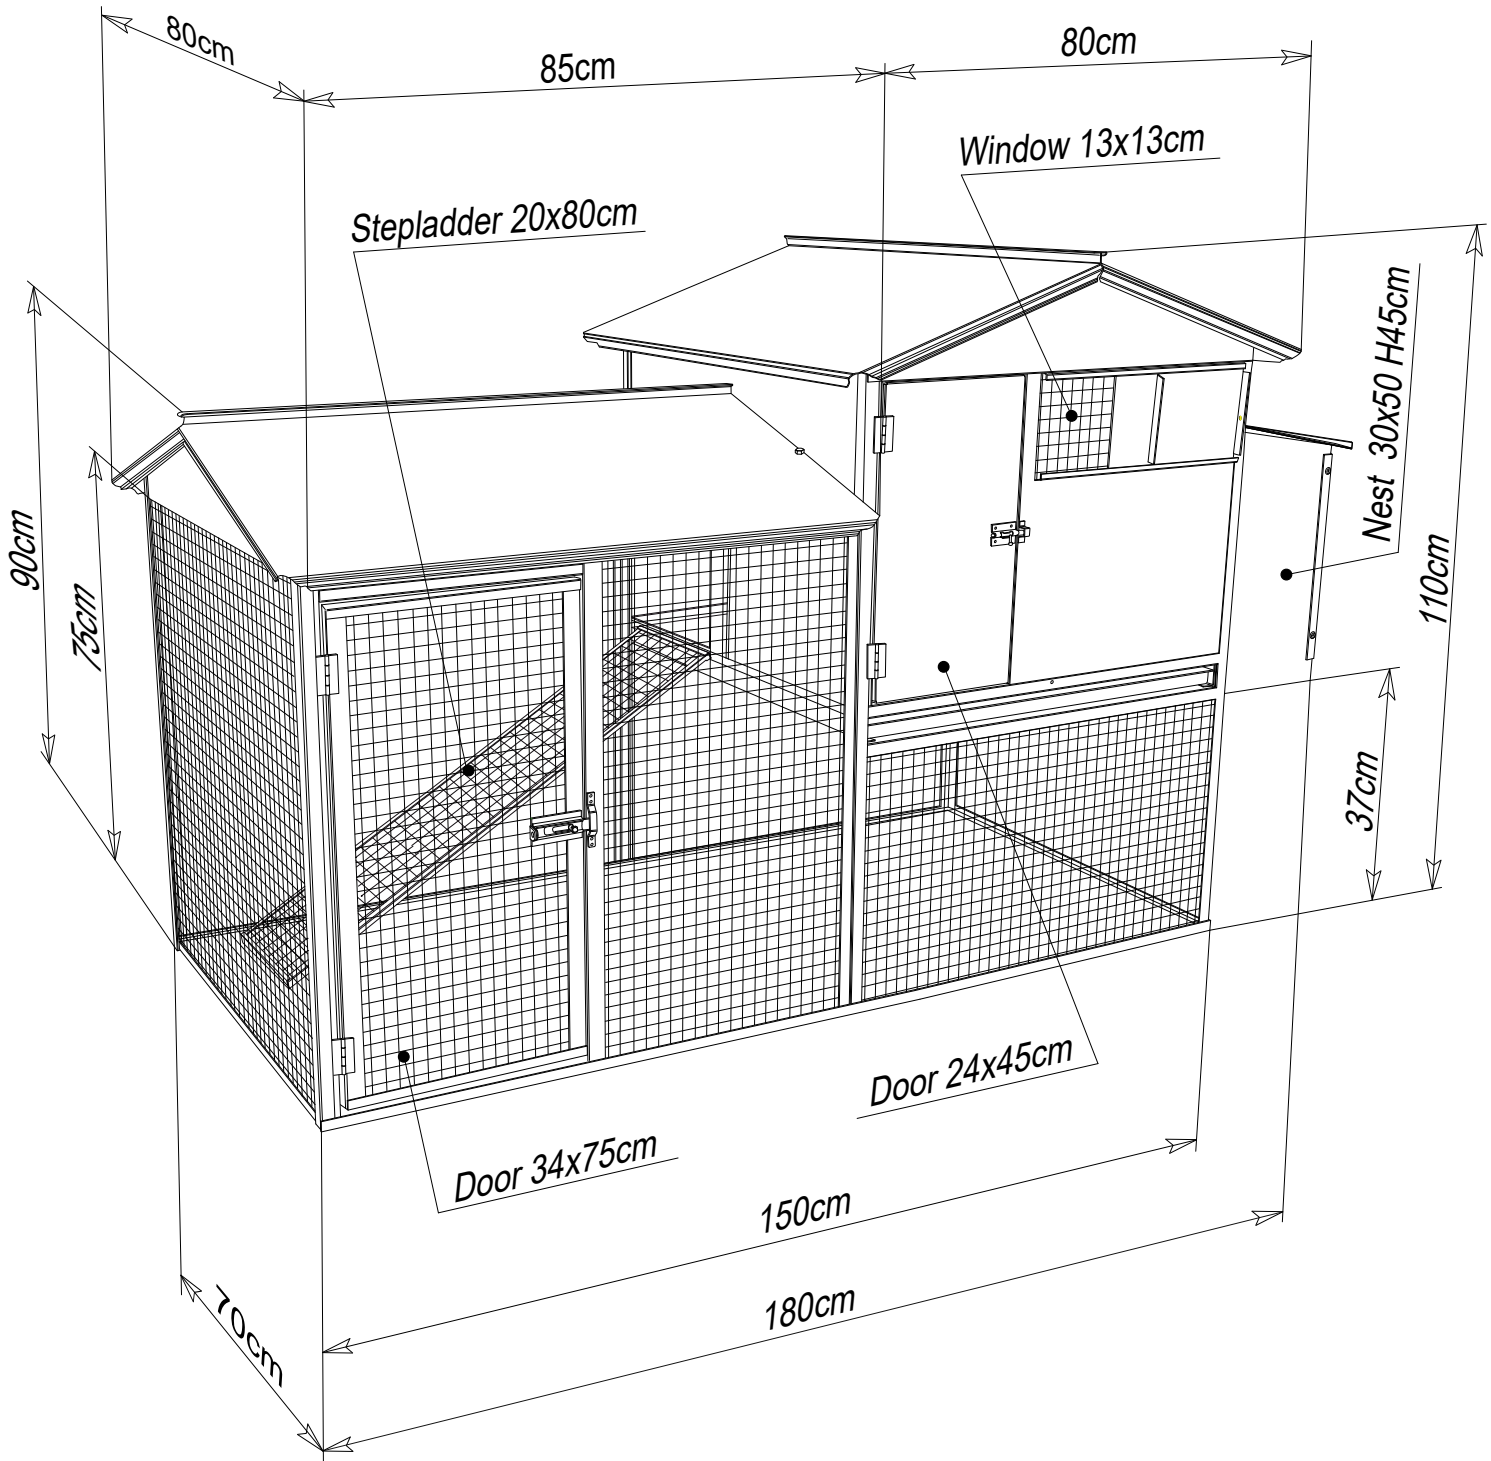

Outer dimensions	150x80xH110cm
Weight	35Kg
Normal Bars	ø1,60mm
Horizontal Strengthenbars	ø1,60mm
Barspacing	19x19mm

Item 82

SMALL CHICKEN COOP

Standard Accessories

N1 Wooden Perch