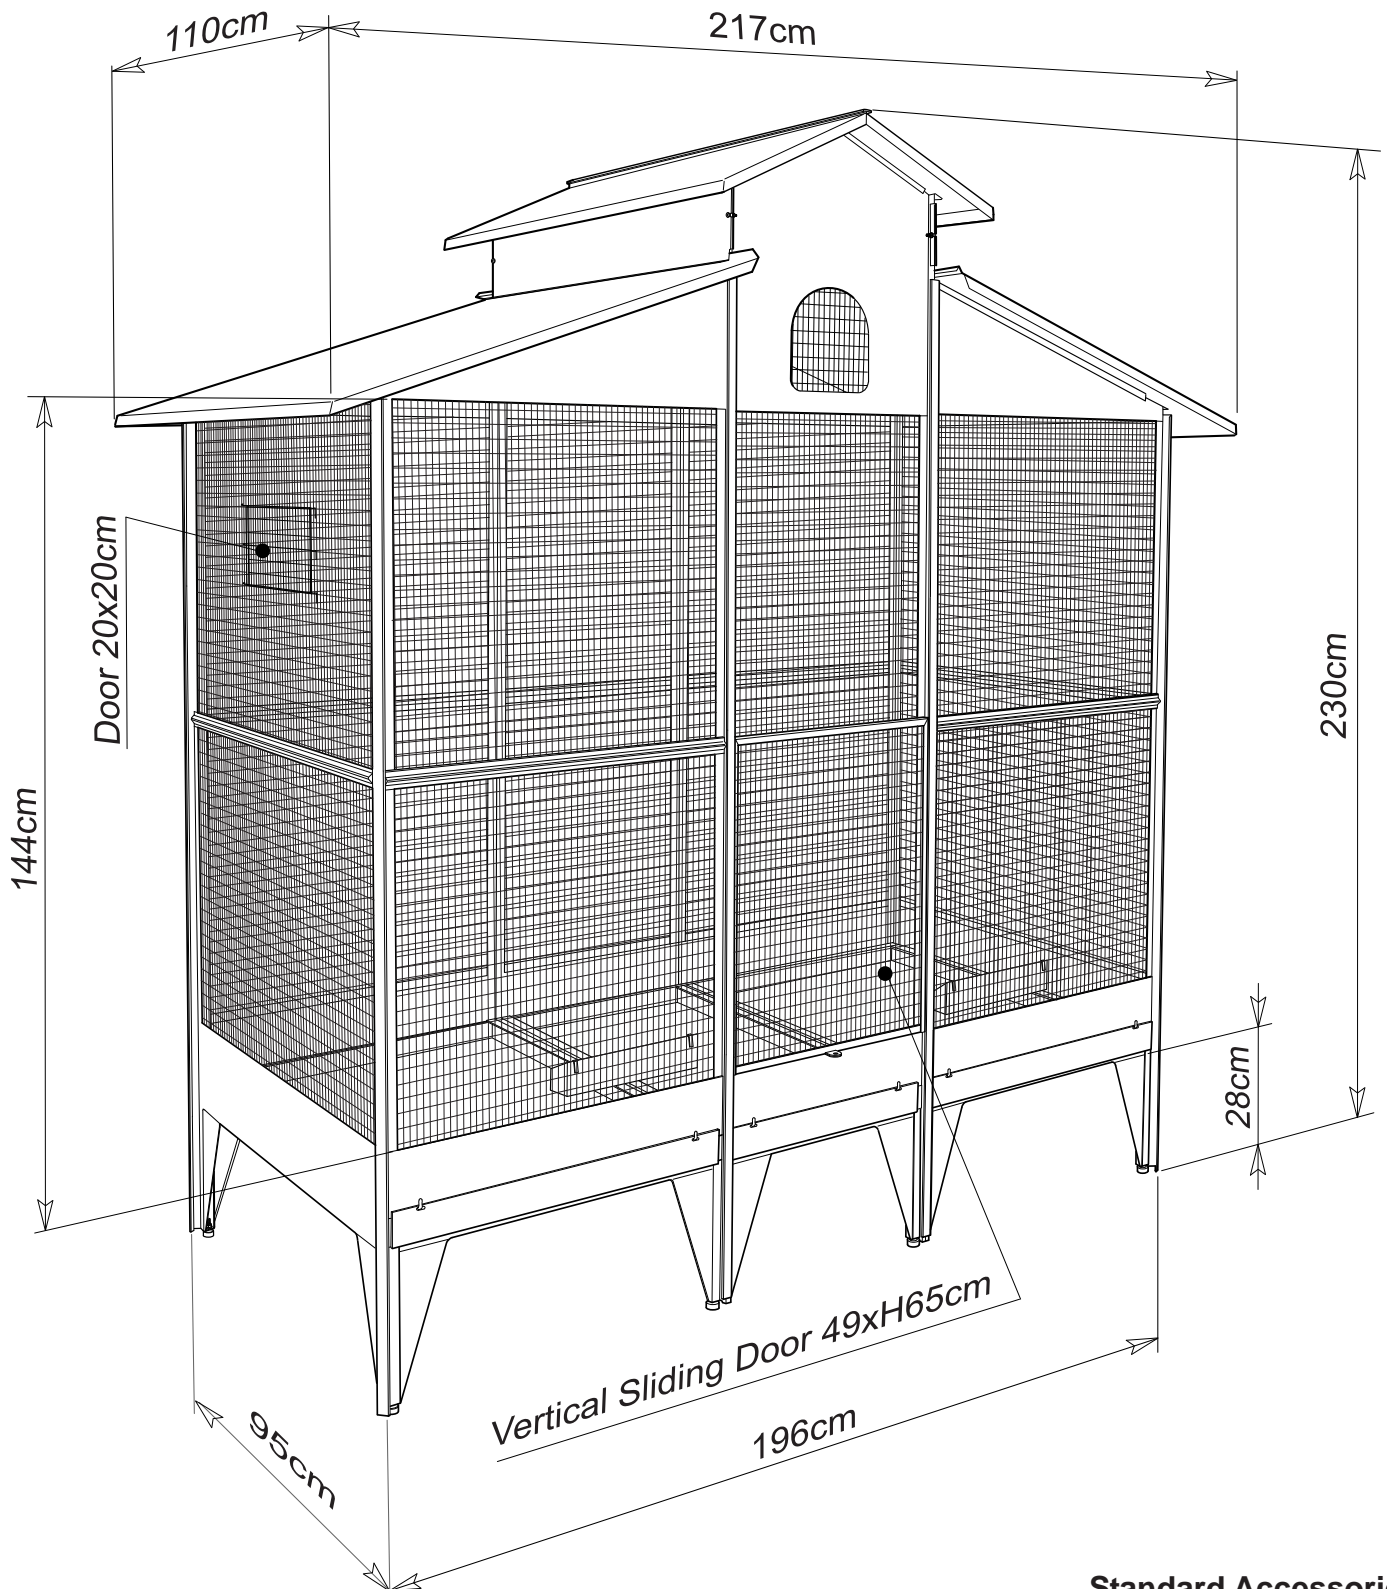

Outer dimensions	217x110x230cm
Weight	73Kg
Normal Bars	ø1,60mm
Horizontal	ø1,60mm
Barspacing	12x25mm

Item 17

Rectangular Aviary

Standard Accessories

N2 Manger